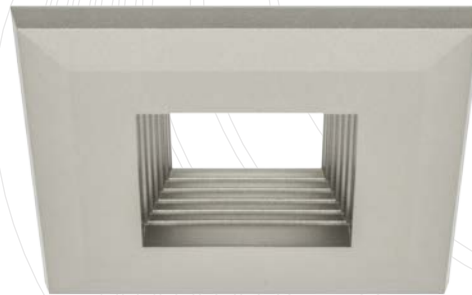

NICKEL - BAFFLE

Q4-B-NK