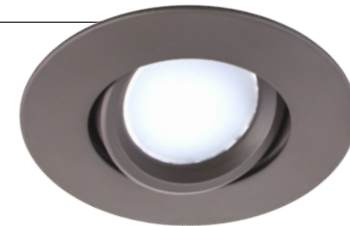

## EPIQ 3

The smallest retrofit of the EPIQ family, the EPIQ 3, with up to 87 lumens per watt, is superior for accenting or highlighting architectural features. With CLIQ trims, update to a modern look with smooth squares in three finishes. Our exclusive EPIQ 3 is designed specifically for American Lighting's AL3-ICAT for new construction.

## EPIQ 3RE

Another EPIQ 3 option is the new EPIQ 3RE series, which includes a 3" (non-IC) remodel housing and integrated light module for damp locations. With the (non-swivel) EPIQ 3RE downlights you can complete the look with CLIQ on trim kits available in three finishes. Dial in even greater control with our EPIQ 3RES swivel options.

## SATELLITE ST56 / ST4

Multi purpose Satellite Bevels let you retrofit recessed cans or surface mount ceiling fixtures to low profile, energy saving dimmable LED light. Two sizes and three classic finishes (White, Dark Bronze and Nickel) let you easily upgrade to Warm White light that mimics incandescent, and save 85% in running costs.