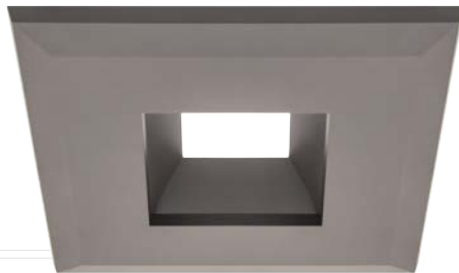

DARK BRONZE - SMOOTH

Q56-DB