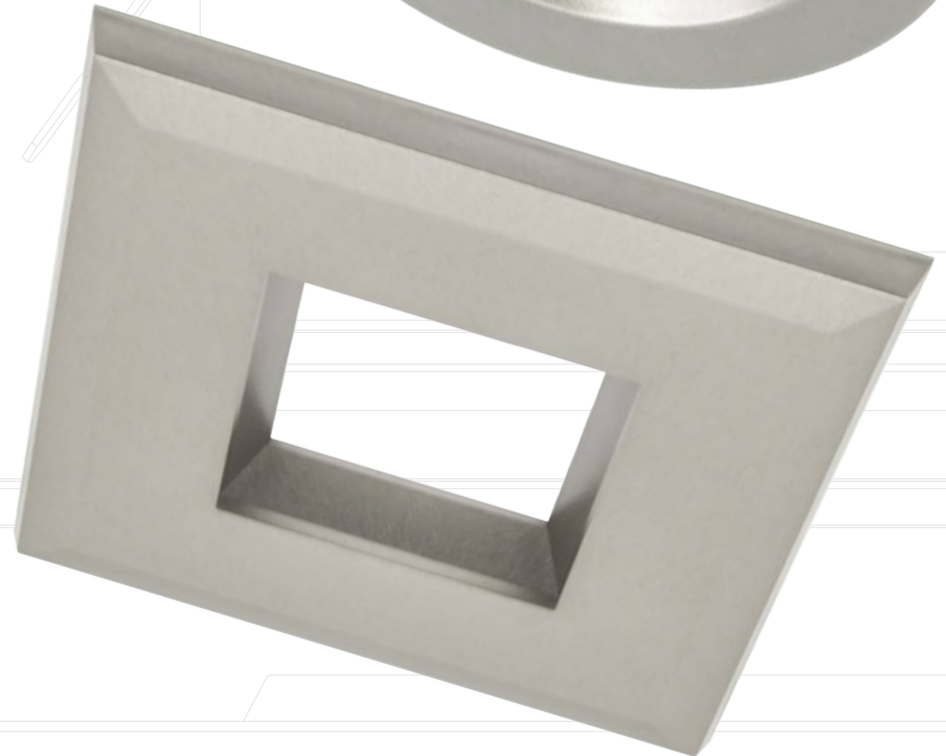

EPIQ 3

The smallest retrofit of the EPIQ family, the EPIQ 3, with up to 87 lumens per watt, is superior for accenting or highlighting architectural features. With CLIQ trims, update to a modern look with smooth squares in three finishes. Our exclusive EPIQ 3 is designed specifically for American Lighting's AL3-ICAT for new construction.

FEATURES

- Small aperture retrofit perfect for accent or spot lighting
- High (90+) CRI light provides accurate color rendering
- Dimmable with most standard incandescent (triac) and low voltage electronic dimmers (5-100% light control)
- Modernize the look with CLIQ on trims that are injection molded heavy-duty plastic with high quality wear-resistant finishes
- Frosted polycarbonate lens diffuses light evenly
- Requires **AL3-ICAT** Type IC housing for new construction
- Type IC and cETLus Listed for wet locations
- ENERGY STAR pending

FINISHES

SPECIFICATIONS

SERIES	EPIQ 3
INPUT VOLTAGE	120V AC, 60Hz
CCT	3000K
CRI	90+
WATTAGE	8W
LUMENS	Up to 700Lm
BEAM ANGLE	90°
DIMMABLE	Yes
RATING	cETLus Listed (Type IC, wet location)
RATED LIFE	35,000 hrs