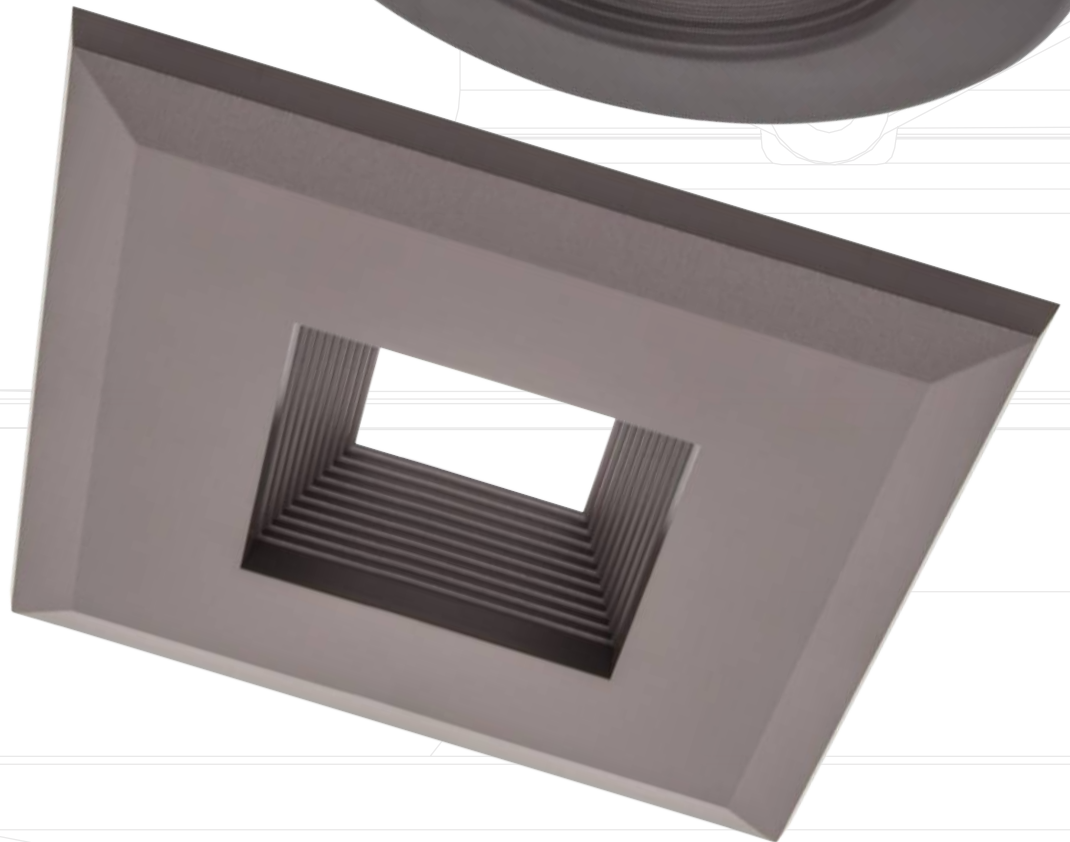

EPIQ 56

The adjustable EPIQ 56 series, designed for 5" and 6" recessed housings, combines high efficacy (up to 92 lumens per watt) with sleek modern design. Upgrade the look with simple CLIQ trims available in baffle or smooth squares in three finishes.

FEATURES

- Versatile 5/6" LED downlights that include eight standard and three high output retrofit options including a 277V AC high output retrofit available for commercial applications
- High (90+) CRI light provides accurate color rendering
- Dimmable with most standard incandescent (triac) and low voltage electronic dimmers (5-100% light control)
- Quickly and easily modernize the look with CLIQ on trims that are injection molded heavy-duty (paintable) plastic featuring high quality wear-resistant finishes
- Frosted polycarbonate lens diffuses light evenly
- Torsion clips (**X6-TORCLIPS**) available for non-bullhorn 6" recessed housings
- Type IC and cETLus Listed for wet locations
- ENERGY STAR pending

FINISHES

SPECIFICATIONS

SERIES	EPIQ 56
INPUT VOLTAGE	120V AC, 60Hz / 277V AC (High Output)
CCT	2700K / 3000K / 4000K
CRI	90+
WATTAGE	13.5W / 19W (High Output)
LUMENS	Up to 1250Lm / Up to 1500Lm (High Output)
BEAM ANGLE	84°
DIMMABLE	Yes
RATING	cETLus Listed (Type IC, wet location)
RATED LIFE	35,000 hrs