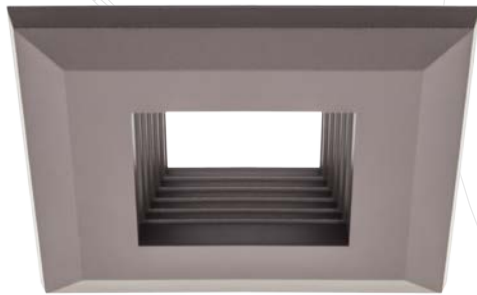

CLIQ 4 TRIM

DARK BRONZE - BAFFLE

Q4-B-DB